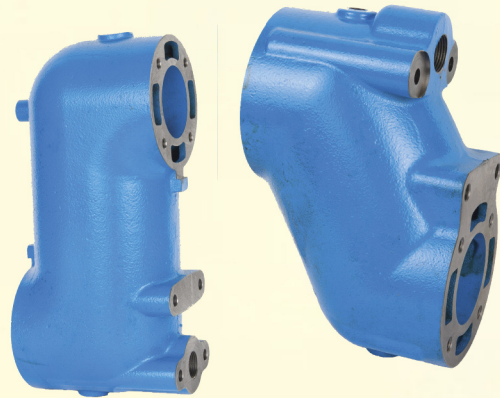

SIERRA[®]

PARTS THAT KEEP YOU MOVING

- INDUSTRY LEADING WARRANTY & SUPPORT
- ALL SIERRA MANIFOLDS & RISERS ARE PAINTED, PACKAGED & LEAK TESTED
- NECESSARY GASKETS & MOUNTING HARDWARE ARE INCLUDED

THE PARTS YOU NEED
WHEN YOU NEED THEM