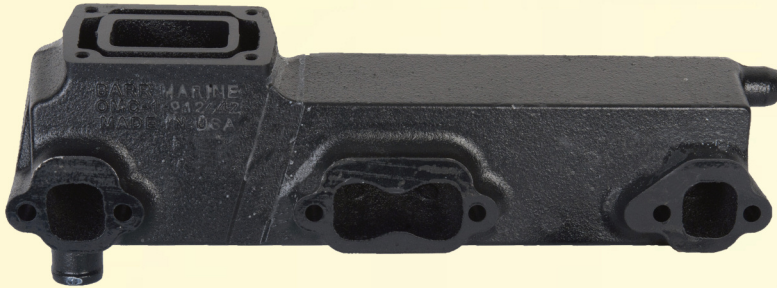

SIERRA[®]

PARTS THAT KEEP YOU MOVING

- INDUSTRY LEADING WARRANTY & SUPPORT
- ALL SIERRA MANIFOLDS & RISERS ARE PAINTED, PACKAGED & LEAK TESTED
- NECESSARY GASKETS & MOUNTING HARDWARE ARE INCLUDED

THE PARTS YOU NEED
WHEN YOU NEED THEM