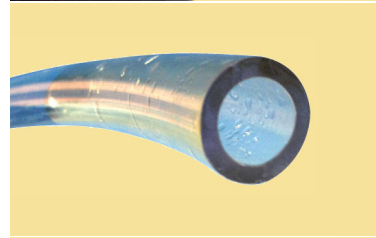

SHIELDS MARINE HOSE

Maintain your Boat's Systems with Sierra's Premium Marine Hoses!

A Complete Range of Hose Solutions
Designed to Meet the Demanding
Requirements of the Marine Environment

Application Selections:

- Bilge/Livewell
- Engine Hose
- Fresh Water System/Potable
- Fuel System
- Sanitation System
- Ventilation/AC Duct
- Wet Exhaust System

Backed by Industry Leading Warranty.

Each Shields hose is designed for a specific application and meets strict standards set by the USCG, ABYC and other regulatory agencies.